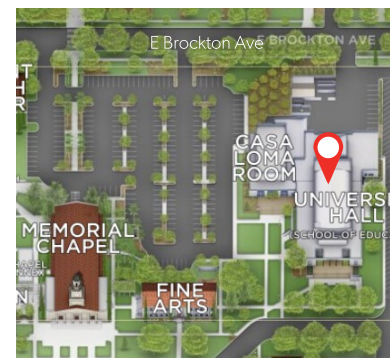

*Images may feature sub-rented items

Inquire with events@redlands.edu for pricing

Event Services | 1200 E Colton Ave, Redlands CA 92374 | 909-748-8116 | events@redlands.edu | www.redlands.edu/eventservices