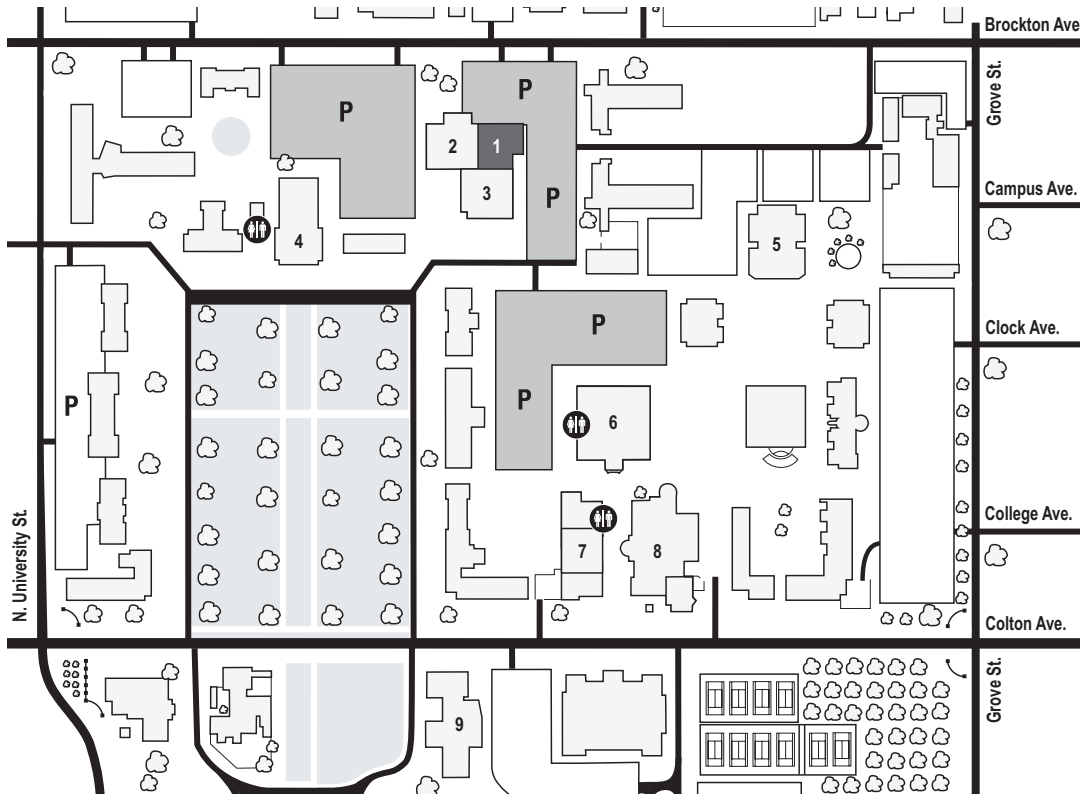

VISITOR PARKING

Parking lots with spaces for visitors.....	P	Orton Center	5
North University Hall	1	Armacost Library	6
Casa Loma Room.....	2	Hunsaker University Center	7
University Hall	3	Irvine Commons	8
Memorial Chapel.....	4	Willis Center: Admissions, Public Safety.....	9

NORTH UNIVERSITY HALL