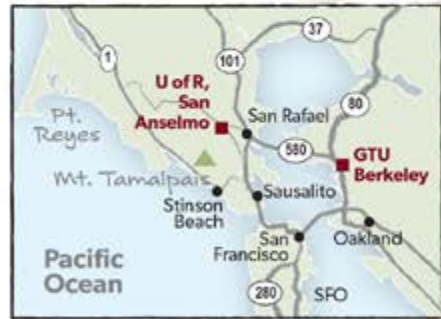

P Parking
R Residence
L Labyrinth

Mt. Tamalpais, Muir Woods,
Stinson Beach & Pt. Reyes 10 miles

**Main
University of Redlands
Campus 458 miles**

Mill Valley &
Sausalito
10 miles

VISITOR PARKING

There is ample street and lot parking available for most events. If you are staying overnight, please park along the streets marked in green: